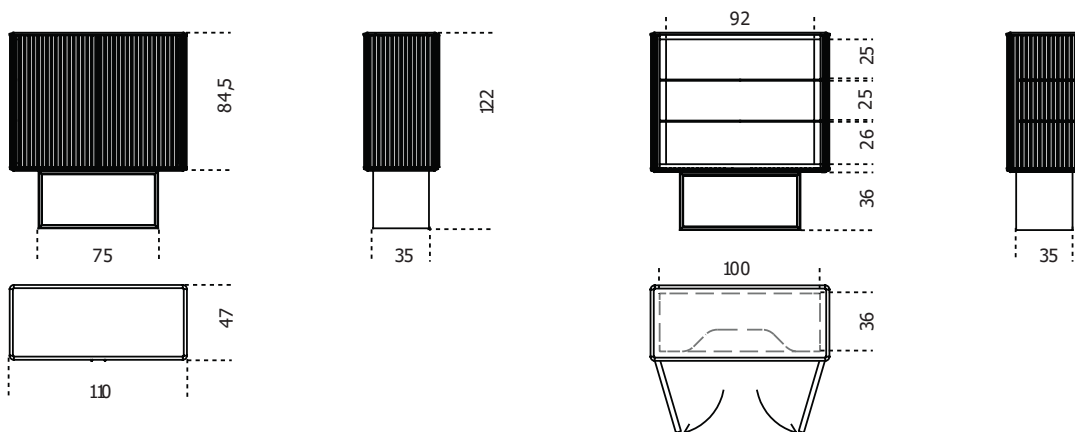

Gallotti&Radice

5th Avenue

2019

Wooden unit covered by “supermirror” stainless steel in the black chrome finish with black stained open pore solid wood strips. Base in black open pore stained ash and internal part covered by “supermirror” stainless steel in the black chrome finish. Top with bevel in 12mm bright black painted smoked “grigio Italia” glass with satin brass detail. Supplied with 8mm extralight glass shelf and 6mm mirrored glass inside back.

Cm (L x W x H) Inches (L x W x H)
110 x 47 x 122 43½ x 18¾ x 48¾

Finishings

Glass

"Grigio Italia"

Bright black

Extralight

Mirror

Metal